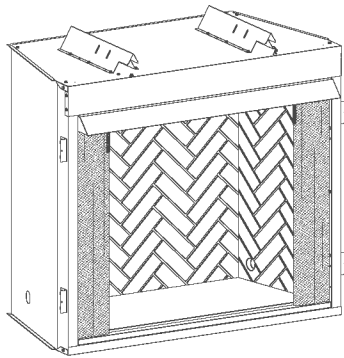

Empire Comfort Systems Inc.
918 Freeburg Avenue
Belleville, Illinois 62220-2623

Web Site www.empirecomfort.com