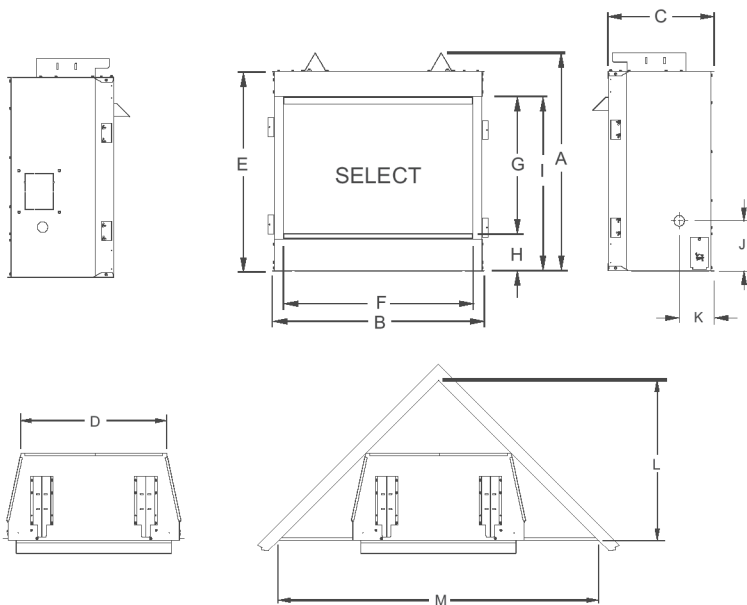

**36-inch Firebox accomodates the following Log Sets:
 Refractory Log Set: LS-30RAO, LS-30RS, LS-30RSS, LS-30P**

Ceramic Fiber Log Set: LS-30H, LS-30B2, LS-30C2, LS-30C2S

All Brick Liners are made from Ceramic Fiber for rich detail and lasting beauty. Herringbone Liners have burnt umber bricks in a herringbone pattern with light gray mortar, plus smoked accents (includes 3-pc Refractory front ledge). Banded Brick Liners have dark "creamed-coffee" bricks with charcoal mortar in running bond courses, plus an accent band of diagonal bricks.

CLEARANCES TO COMBUSTIBLES

FIREBOX DIMENSIONS

VFS42FB	
	Flush
A	41 1/8"
B	43 1/2"
C	23 7/16"
D	35 3/8"
E	38 1/2"
F	40"
G	31 3/4"
H	2 1/8"
I	34"
J	4 1/4"
K	7 5/8"
L	41 1/16"
M	82 1/16"

FRAMING DIMENSIONS

VFS42FB	
A	41 1/2"
B	44"
C	23"