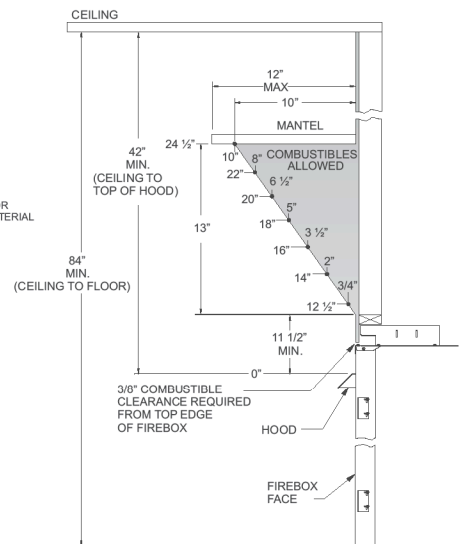

**36-inch Firebox accomodates the following Log Sets:
 Refractory Log Set: LS-30RAO, LS-30RS, LS-30RSS, LS-30P**

Ceramic Fiber Log Set: LS-30H, LS-30B2, LS-30C2, LS-30C2S

All Brick Liners are made from Ceramic Fiber for rich detail and lasting beauty. Herringbone Liners have burnt umber bricks in a herringbone pattern with light gray mortar, plus smoked accents (includes 3-pc Refractory front ledge). Banded Brick Liners have dark "creamed-coffee" bricks with charcoal mortar in running bond courses, plus an accent band of diagonal bricks.

CLEARANCES TO COMBUSTIBLES

FIREBOX DIMENSIONS

VFS42FB	
	Flush
A	41 1/8"
B	43 1/2"
C	23 7/16"
D	35 3/8"
E	38 1/2"
F	40"
G	31 3/4"
H	2 1/8"
I	34"
J	4 1/4"
K	7 5/8"
L	41 1/16"
M	82 1/16"

FRAMING DIMENSIONS

VFS42FB	
A	41 1/2"
B	44"
C	23"