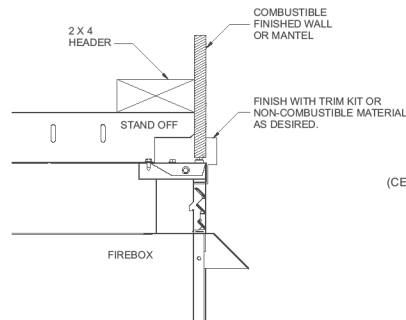

**36-inch Firebox accomodates the following Log Sets:
 Refractory Log Set: LS-30RAO, LS-30RS, LS-30RSS, LS-30P**

Ceramic Fiber Log Set: LS-30H, LS-30B2, LS-30C2, LS-30C2S

All Brick Liners are made from Ceramic Fiber for rich detail and lasting beauty. Herringbone Liners have burnt umber bricks in a herringbone pattern with light gray mortar, plus smoked accents (includes 3-pc Refractory front ledge). Banded Brick Liners have dark "creamed-coffee" bricks with charcoal mortar in running bond courses, plus an accent band of diagonal bricks.

CLEARANCES TO COMBUSTIBLES

FIREBOX DIMENSIONS

VFS42FB	
	Flush
A	41 1/8"
B	43 1/2"
C	23 7/16"
D	35 3/8"
E	38 1/2"
F	40"
G	31 3/4"
H	2 1/8"
I	34"
J	4 1/4"
K	7 5/8"
L	41 1/16"
M	82 1/16"

FRAMING DIMENSIONS

VFS42FB	
A	41 1/2"
B	44"
C	23"