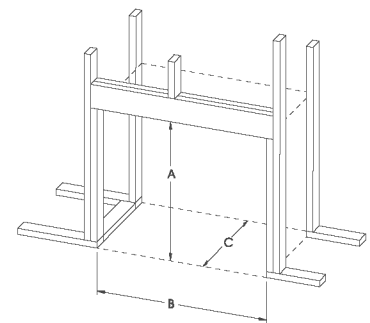

**36-inch Firebox accomodates the following Log Sets:
 Refractory Log Set: LS-30RAO, LS-30RS, LS-30RSS, LS-30P**

Ceramic Fiber Log Set: LS-30H, LS-30B2, LS-30C2, LS-30C2S

All Brick Liners are made from Ceramic Fiber for rich detail and lasting beauty. Herringbone Liners have burnt umber bricks in a herringbone pattern with light gray mortar, plus smoked accents (includes 3-pc Refractory front ledge). Banded Brick Liners have dark "creamed-coffee" bricks with charcoal mortar in running bond courses, plus an accent band of diagonal bricks.

CLEARANCES TO COMBUSTIBLES

FIREBOX DIMENSIONS

VFS42FB	
	Flush
A	41 1/8"
B	43 1/2"
C	23 7/16"
D	35 3/8"
E	38 1/2"
F	40"
G	31 3/4"
H	2 1/8"
I	34"
J	4 1/4"
K	7 5/8"
L	41 1/16"
M	82 1/16"

FRAMING DIMENSIONS

VFS42FB	
A	41 1/2"
B	44"
C	23"