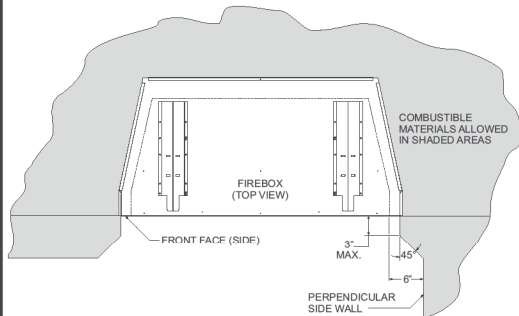

CLEARANCES TO COMBUSTIBLES