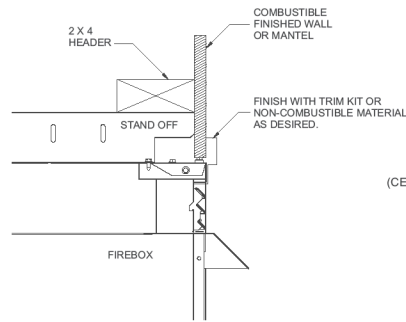

CLEARANCES TO COMBUSTIBLES