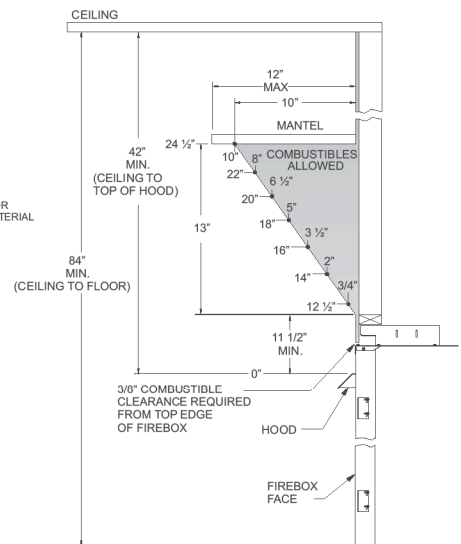

36-inch Firebox accomodates the following Log Sets:

Refractory Log Set: LS-24RAO, LS-24RS, LS-24RSS, LS-24P, LS-30P

Ceramic Fiber Log Set: LS-24H, LS-30H, LS-24B2, LS-30B2, LS-24C2,
 LS-30C2, LS-24C2S, LS-30C2S

CLEARANCES TO COMBUSTIBLES

FIREBOX DIMENSIONS

VFS36FB	
	Flush
A	41 1/8"
B	39 1/2"
C	23 7/16"
D	31 3/8"
E	38 1/2"
F	36"
G	31 3/4"
H	2 1/8"
I	34"
J	4 1/4"
K	7 5/8"
L	39 1/16"
M	78 1/16"

FRAMING DIMENSIONS

VFS36FB	
A	41 1/2"
B	40"
C	23"