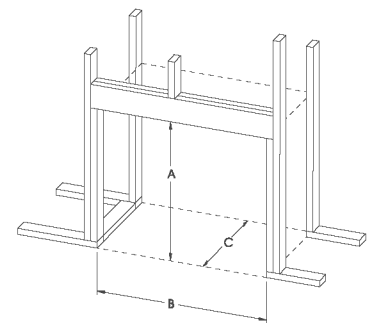

CLEARANCES TO COMBUSTIBLES

FIREBOX DIMENSIONS

VFS36FB	
	Flush
A	41 1/8"
B	39 1/2"
C	23 7/16"
D	31 3/8"
E	38 1/2"
F	36"
G	31 3/4"
H	2 1/8"
I	34"
J	4 1/4"
K	7 5/8"
L	39 1/16"
M	78 1/16"

FRAMING DIMENSIONS

VFS36FB	
A	41 1/2"
B	40"
C	23"