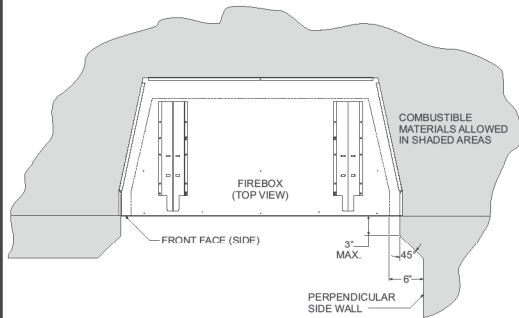

CLEARANCES TO COMBUSTIBLES