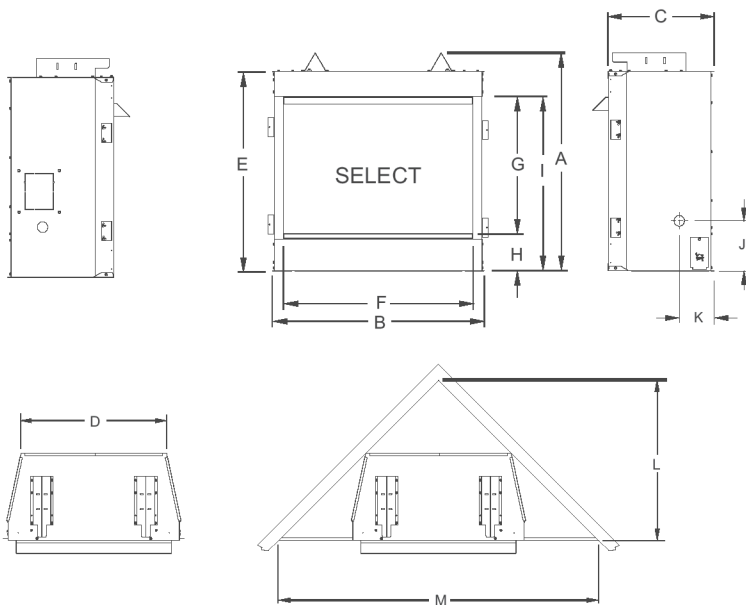

36-inch Firebox accomodates the following Log Sets:

Refractory Log Set: LS-24RAO, LS-24RS, LS-24RSS, LS-24P, LS-30P

Ceramic Fiber Log Set: LS-24H, LS-30H, LS-24B2, LS-30B2, LS-24C2,
 LS-30C2, LS-24C2S, LS-30C2S

CLEARANCES TO COMBUSTIBLES

FIREBOX DIMENSIONS

VFS36FB	
	Flush
A	41 1/8"
B	39 1/2"
C	23 7/16"
D	31 3/8"
E	38 1/2"
F	36"
G	31 3/4"
H	2 1/8"
I	34"
J	4 1/4"
K	7 5/8"
L	39 1/16"
M	78 1/16"

FRAMING DIMENSIONS

VFS36FB	
A	41 1/2"
B	40"
C	23"