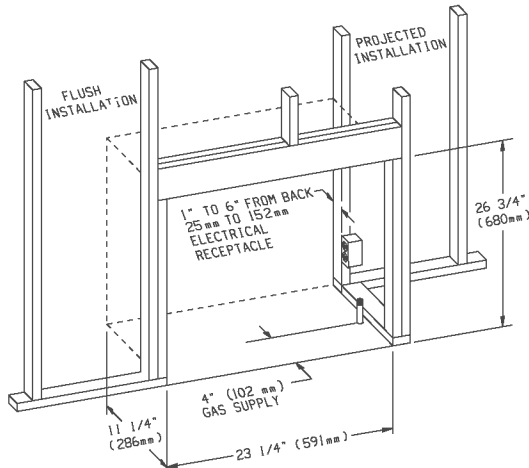

## Vail Vent-Free Fireplace Models

**VFHS-20R VFHS-20/10T**  
**VF-24-FP2 VF-24-FP3**

**Specifications**

Model	VFHS-20R	VFHS-20/10T	VF-24-FP2	VF-24-FP3
Input	Maximum 20,000	20,000/10,000	20,000/10,000	20,000
	Minimum 14,000	7,000/7,000	7,000/7,000	14,000
<b>Minimum Firebox Opening</b>				
Height	26 1/2"	26 1/2"	26 3/8"	26 3/8"
Depth	11"	11"	10 7/8"	10 7/8"
Front Width	22 3/4"	22 3/4"	22 5/8"	22 5/8"
Rear Width	17 1/4"	17 1/4"	17 1/4"	17 1/4"
Gas Inlet	3/8"	3/8"	3/8"	3/8"

### FIREPLACE DIMENSIONS AND FRAMING

Rough Opening for Installing in Wall

Rough Opening for Installing in Corner