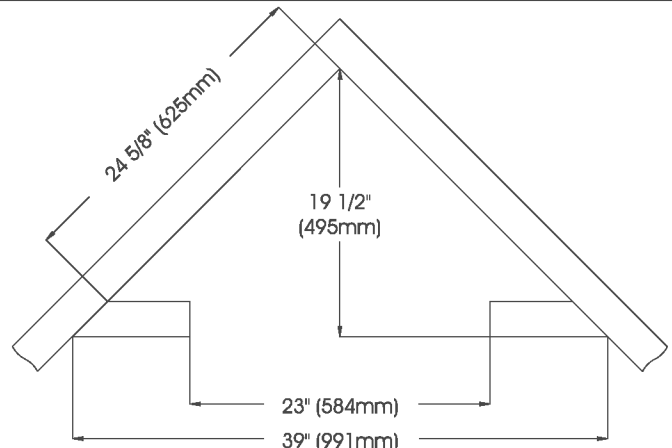

## Vail Vent-Free Fireplace Models

**VFHS-20R VFHS-20/10T**  
**VF-24-FP2 VF-24-FP3**

**Specifications**

Model	VFHS-20R	VFHS-20/10T	VF-24-FP2	VF-24-FP3
Input	Maximum 20,000	20,000/10,000	20,000/10,000	20,000
	Minimum 14,000	7,000/7,000	7,000/7,000	14,000
<b>Minimum Firebox Opening</b>				
Height	26 1/2"	26 1/2"	26 3/8"	26 3/8"
Depth	11"	11"	10 7/8"	10 7/8"
Front Width	22 3/4"	22 3/4"	22 5/8"	22 5/8"
Rear Width	17 1/4"	17 1/4"	17 1/4"	17 1/4"
Gas Inlet	3/8"	3/8"	3/8"	3/8"

### CLEARANCE TO COMBUSTIBLES

Mantel Clearances for Built-In Installation

### FIREPLACE DIMENSIONS AND FRAMING

Rough Opening for Installing in Wall

Rough Opening for Installing in Corner