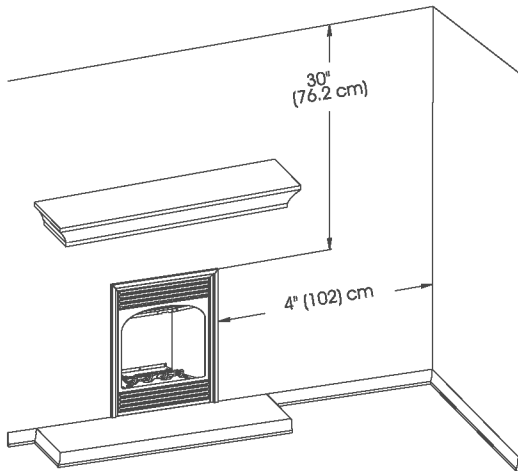

CLEARANCE TO COMBUSTIBLES

Mantel Clearances for Built-In Installation