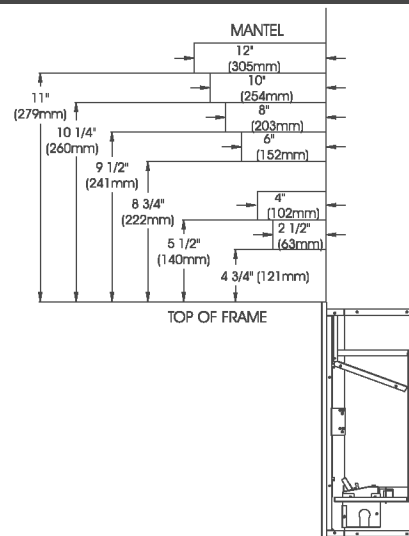

CLEARANCE TO COMBUSTIBLES

Mantel Clearances for Built-In Installation