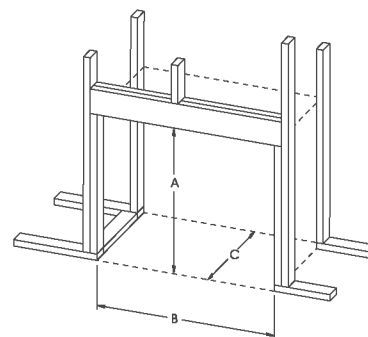

42-inch Firebox accommodates the following Log Sets:

Refractory Log Set: LS-30RAO, LS-30RS, LS-30RSS, LS-30P

Ceramic Fiber Log Set: LS-30H, LS-30B2, LS-30C2, LS-30C2S

All Brick Liners are made from Ceramic Fiber for rich detail and lasting beauty. Aged Brick Liners have brown bricks with charcoal mortar in running bond courses, plus smoked accents. Traditional Liners have burnt umber bricks with light gray mortar, in running bond courses.

CLEARANCES TO COMBUSTIBLES

FIREBOX DIMENSIONS

VFD42FB		
	Louvered	Flush
A	37 5/8"	37 5/8"
B	43 1/2"	43 1/2"
C	19 13/16"	19 13/16"
D	37"	37"
E	35"	35"
F	40"	40"
G	24 3/8"	24 3/8"
H	1 1/4"	6 1/8"
I	33 1/2"	30 9/16"
J	8 3/8"	8 3/8"
K	5 3/4"	5 3/4"
L	38 3/16"	36 3/16"
M	76 3/8"	76 3/8"

FRAMING DIMENSIONS

VFD42FB		
A	38 1/8"	
B	44"	
C	19 3/8"	