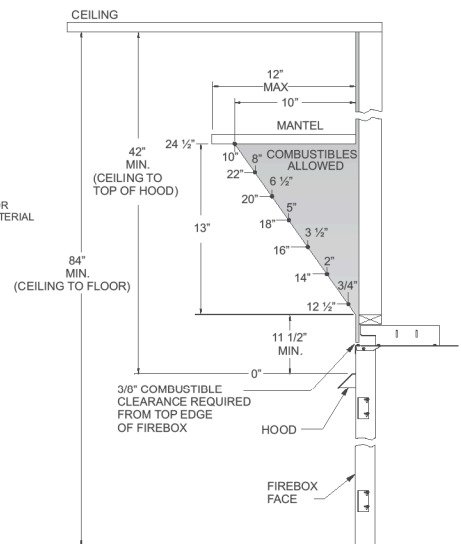

42-inch Firebox accommodates the following Log Sets:

Refractory Log Set: LS-30RAO, LS-30RS, LS-30RSS, LS-30P

Ceramic Fiber Log Set: LS-30H, LS-30B2, LS-30C2, LS-30C2S

All Brick Liners are made from Ceramic Fiber for rich detail and lasting beauty. Aged Brick Liners have brown bricks with charcoal mortar in running bond courses, plus smoked accents. Traditional Liners have burnt umber bricks with light gray mortar, in running bond courses.

CLEARANCES TO COMBUSTIBLES

FIREBOX DIMENSIONS

VFD42FB		
	Louvered	Flush
A	37 5/8"	37 5/8"
B	43 1/2"	43 1/2"
C	19 13/16"	19 13/16"
D	37"	37"
E	35"	35"
F	40"	40"
G	24 3/8"	24 3/8"
H	1 1/4"	6 1/8"
I	33 1/2"	30 9/16"
J	8 3/8"	8 3/8"
K	5 3/4"	5 3/4"
L	38 3/16"	36 3/16"
M	76 3/8"	76 3/8"

FRAMING DIMENSIONS

VFD42FB		
A	38 1/8"	
B	44"	
C	19 3/8"	