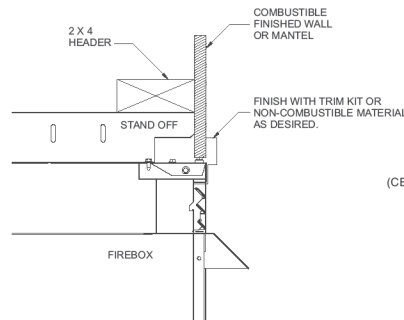

42-inch Firebox accommodates the following Log Sets:

Refractory Log Set: LS-30RAO, LS-30RS, LS-30RSS, LS-30P

Ceramic Fiber Log Set: LS-30H, LS-30B2, LS-30C2, LS-30C2S

All Brick Liners are made from Ceramic Fiber for rich detail and lasting beauty. Aged Brick Liners have brown bricks with charcoal mortar in running bond courses, plus smoked accents. Traditional Liners have burnt umber bricks with light gray mortar, in running bond courses.

CLEARANCES TO COMBUSTIBLES

FIREBOX DIMENSIONS

VFD42FB		
	Louvered	Flush
A	37 5/8"	37 5/8"
B	43 1/2"	43 1/2"
C	19 13/16"	19 13/16"
D	37"	37"
E	35"	35"
F	40"	40"
G	24 3/8"	24 3/8"
H	1 1/4"	6 1/8"
I	33 1/2"	30 9/16"
J	8 3/8"	8 3/8"
K	5 3/4"	5 3/4"
L	38 3/16"	36 3/16"
M	76 3/8"	76 3/8"