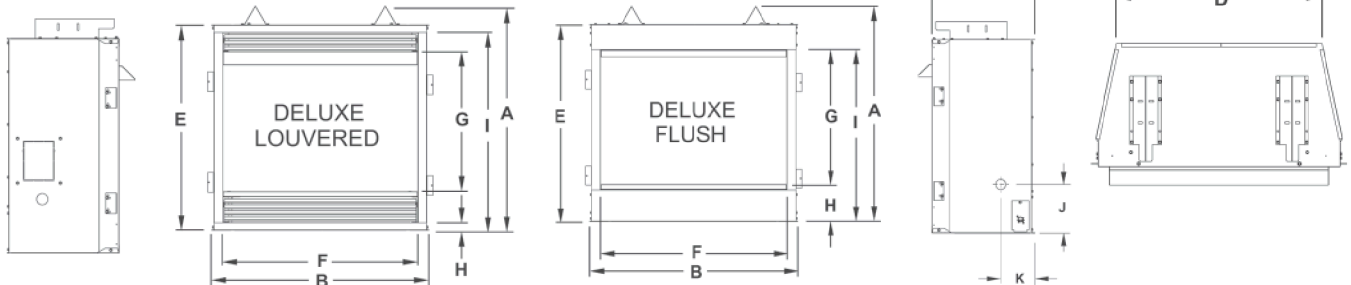

42-inch Firebox accommodates the following Log Sets:

Refractory Log Set: LS-30RAO, LS-30RS, LS-30RSS, LS-30P

Ceramic Fiber Log Set: LS-30H, LS-30B2, LS-30C2, LS-30C2S

All Brick Liners are made from Ceramic Fiber for rich detail and lasting beauty. Aged Brick Liners have brown bricks with charcoal mortar in running bond courses, plus smoked accents. Traditional Liners have burnt umber bricks with light gray mortar, in running bond courses.

CLEARANCES TO COMBUSTIBLES

FIREBOX DIMENSIONS

VFD42FB		
	Louvered	Flush
A	37 5/8"	37 5/8"
B	43 1/2"	43 1/2"
C	19 13/16"	19 13/16"
D	37"	37"
E	35"	35"
F	40"	40"
G	24 3/8"	24 3/8"
H	1 1/4"	6 1/8"
I	33 1/2"	30 9/16"
J	8 3/8"	8 3/8"
K	5 3/4"	5 3/4"
L	38 3/16"	36 3/16"
M	76 3/8"	76 3/8"