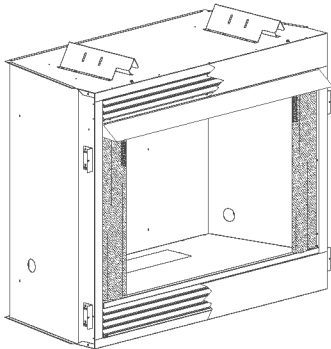

42-inch Firebox accommodates the following Log Sets:

Refractory Log Set: LS-30RAO, LS-30RS, LS-30RSS, LS-30P

Ceramic Fiber Log Set: LS-30H, LS-30B2, LS-30C2, LS-30C2S

All Brick Liners are made from Ceramic Fiber for rich detail and lasting beauty. Aged Brick Liners have brown bricks with charcoal mortar in running bond courses, plus smoked accents. Traditional Liners have burnt umber bricks with light gray mortar, in running bond courses.

CLEARANCES TO COMBUSTIBLES

FIREBOX DIMENSIONS

VFD42FB		
	Louvered	Flush
A	37 5/8"	37 5/8"
B	43 1/2"	43 1/2"
C	19 13/16"	19 13/16"
D	37"	37"
E	35"	35"
F	40"	40"
G	24 3/8"	24 3/8"
H	1 1/4"	6 1/8"
I	33 1/2"	30 9/16"
J	8 3/8"	8 3/8"
K	5 3/4"	5 3/4"
L	38 3/16"	36 3/16"
M	76 3/8"	76 3/8"