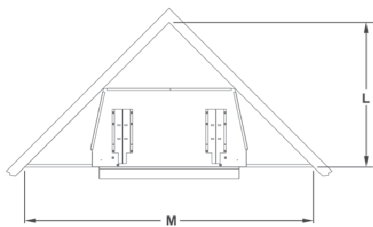

42-inch Firebox accommodates the following Log Sets:

Refractory Log Set: LS-30RAO, LS-30RS, LS-30RSS, LS-30P

Ceramic Fiber Log Set: LS-30H, LS-30B2, LS-30C2, LS-30C2S

All Brick Liners are made from Ceramic Fiber for rich detail and lasting beauty. Aged Brick Liners have brown bricks with charcoal mortar in running bond courses, plus smoked accents. Traditional Liners have burnt umber bricks with light gray mortar, in running bond courses.

CLEARANCES TO COMBUSTIBLES

FIREBOX DIMENSIONS

VFD42FB		
	Louvered	Flush
A	37 5/8"	37 5/8"
B	43 1/2"	43 1/2"
C	19 13/16"	19 13/16"
D	37"	37"
E	35"	35"
F	40"	40"
G	24 3/8"	24 3/8"
H	1 1/4"	6 1/8"
I	33 1/2"	30 9/16"
J	8 3/8"	8 3/8"
K	5 3/4"	5 3/4"
L	38 3/16"	36 3/16"
M	76 3/8"	76 3/8"