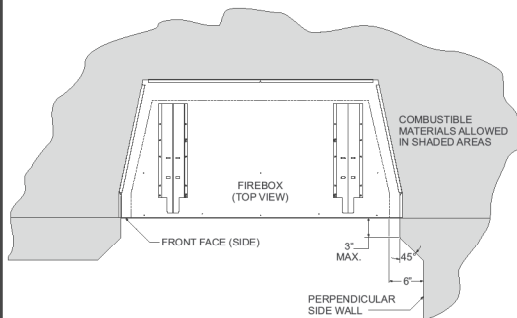

42-inch Firebox accommodates the following Log Sets:

Refractory Log Set: LS-30RAO, LS-30RS, LS-30RSS, LS-30P

Ceramic Fiber Log Set: LS-30H, LS-30B2, LS-30C2, LS-30C2S

All Brick Liners are made from Ceramic Fiber for rich detail and lasting beauty. Aged Brick Liners have brown bricks with charcoal mortar in running bond courses, plus smoked accents. Traditional Liners have burnt umber bricks with light gray mortar, in running bond courses.

CLEARANCES TO COMBUSTIBLES

FIREBOX DIMENSIONS

VFD42FB		
	Louvered	Flush
A	37 5/8"	37 5/8"
B	43 1/2"	43 1/2"
C	19 13/16"	19 13/16"
D	37"	37"
E	35"	35"
F	40"	40"
G	24 3/8"	24 3/8"
H	1 1/4"	6 1/8"
I	33 1/2"	30 9/16"
J	8 3/8"	8 3/8"
K	5 3/4"	5 3/4"
L	38 3/16"	36 3/16"
M	76 3/8"	76 3/8"