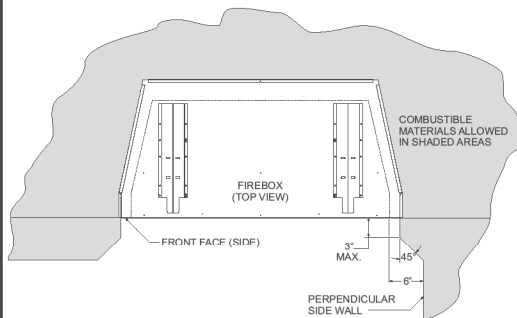

## Breckenridge Deluxe Vent-Free Universal Fireboxes Model

**VFD32FB0F, VFD32FB0L, VFD32FB2CF**

**VFD32FB2CL, VFD32FB2DF, VFD32FB2DL**

**32-inch Firebox accommodates the following Log Sets:**  
**Refractory Log Set:** LS-18RAO, LS-18RS, LS-18RSS, LS-18P

### FIREBOX DIMENSIONS

VFD32FB		
	Louvered	Flush
A	35 5/8"	35 5/8"
B	34 1/2"	34 1/2"
C	17 7/16"	17 7/16"
D	29"	29"
E	33"	33"
F	31"	31"
G	22 3/8"	22 3/8"
H	1 1/4"	6 1/8"
I	31 1/2"	28 9/16"
J	8 3/8"	8 3/8"
K	5 3/4"	5 3/4"
L	31 13/16"	31 13/16"
M	63 3/8"	63 3/8"