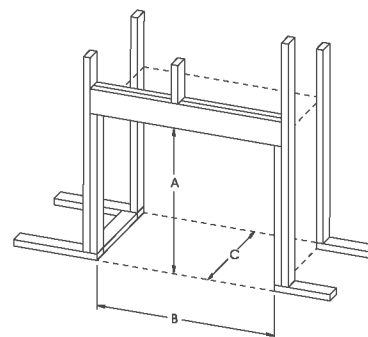

FRAMING DIMENSIONS

VFD32FB	
A	36 1/8"
B	35"
C	17"