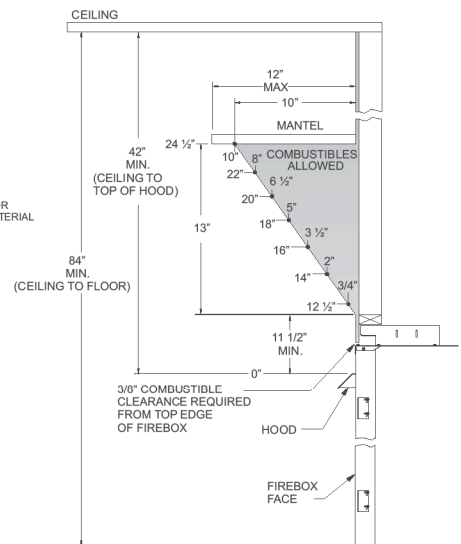

## Breckenridge Deluxe Vent-Free Universal Fireboxes Model

**VFD32FB0F, VFD32FB0L, VFD32FB2CF**

**VFD32FB2CL, VFD32FB2DF, VFD32FB2DL**

**32-inch Firebox accommodates the following Log Sets:**  
**Refractory Log Set:** LS-18RAO, LS-18RS, LS-18RSS, LS-18P

### FIREBOX DIMENSIONS

VFD32FB		
	Louvered	Flush
A	35 5/8"	35 5/8"
B	34 1/2"	34 1/2"
C	17 7/16"	17 7/16"
D	29"	29"
E	33"	33"
F	31"	31"
G	22 3/8"	22 3/8"
H	1 1/4"	6 1/8"
I	31 1/2"	28 9/16"
J	8 3/8"	8 3/8"
K	5 3/4"	5 3/4"
L	31 13/16"	31 13/16"
M	63 3/8"	63 3/8"