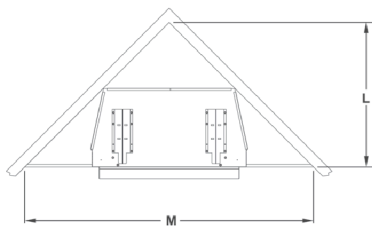

### FIREBOX DIMENSIONS

VFD32FB		
	Louvered	Flush
A	35 5/8"	35 5/8"
B	34 1/2"	34 1/2"
C	17 7/16"	17 7/16"
D	29"	29"
E	33"	33"
F	31"	31"
G	22 3/8"	22 3/8"
H	1 1/4"	6 1/8"
I	31 1/2"	28 9/16"
J	8 3/8"	8 3/8"
K	5 3/4"	5 3/4"
L	31 13/16"	31 13/16"
M	63 3/8"	63 3/8"