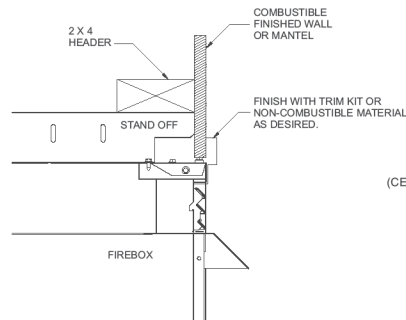

## Breckenridge Deluxe Vent-Free Universal Fireboxes Model

**VFD32FB0F, VFD32FB0L, VFD32FB2CF**

**VFD32FB2CL, VFD32FB2DF, VFD32FB2DL**

**32-inch Firebox accommodates the following Log Sets:**  
**Refractory Log Set:** LS-18RAO, LS-18RS, LS-18RSS, LS-18P

### FIREBOX DIMENSIONS

VFD32FB		
	Louvered	Flush
A	35 5/8"	35 5/8"
B	34 1/2"	34 1/2"
C	17 7/16"	17 7/16"
D	29"	29"
E	33"	33"
F	31"	31"
G	22 3/8"	22 3/8"
H	1 1/4"	6 1/8"
I	31 1/2"	28 9/16"
J	8 3/8"	8 3/8"
K	5 3/4"	5 3/4"
L	31 13/16"	31 13/16"
M	63 3/8"	63 3/8"