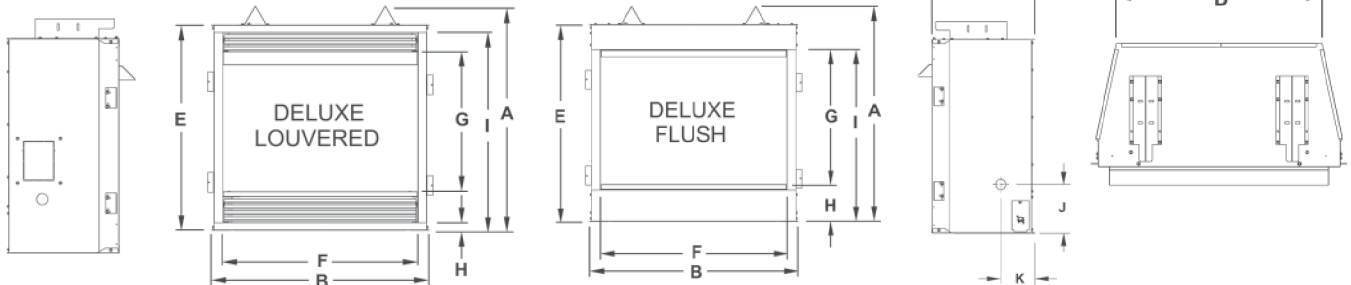

### FIREBOX DIMENSIONS

VFD32FB		
	Louvered	Flush
A	35 5/8"	35 5/8"
B	34 1/2"	34 1/2"
C	17 7/16"	17 7/16"
D	29"	29"
E	33"	33"
F	31"	31"
G	22 3/8"	22 3/8"
H	1 1/4"	6 1/8"
I	31 1/2"	28 9/16"
J	8 3/8"	8 3/8"
K	5 3/4"	5 3/4"
L	31 13/16"	31 13/16"
M	63 3/8"	63 3/8"