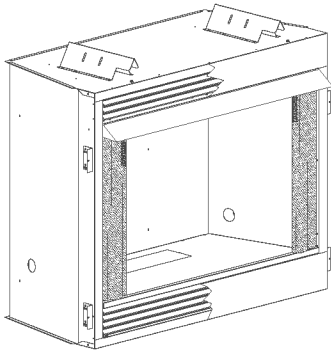

Empire Comfort Systems Inc.
918 Freeburg Avenue
Belleville, Illinois 62220-2623

Web Site www.empirecomfort.com

Breckenridge Deluxe Vent-Free Universal Fireboxes Model

VFD32FB0F, VFD32FB0L, VFD32FB2CF

VFD32FB2CL, VFD32FB2DF, VFD32FB2DL

32-inch Firebox accommodates the following Log Sets:
Refractory Log Set: LS-18RAO, LS-18RS, LS-18RSS, LS-18P

Ceramic Fiber Log Set: LS-18H, LS-24H, LS-18B2, LS-24B2, LS-16C,
LS-18C2, LS-24C2, LS-18C2S

All Brick Liners are made from Ceramic Fiber for rich detail and lasting beauty. Aged Brick Liners have brown bricks with charcoal mortar in running bond courses, plus smoked accents. Traditional Liners have burnt umber bricks with light gray mortar, in running bond courses.

CLEARANCES TO COMBUSTIBLES