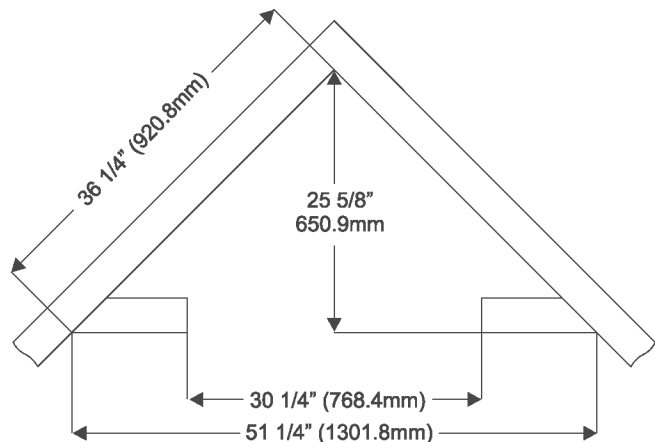

Empire Comfort Systems Inc.
 918 Freeburg Avenue
 Belleville, Illinois 62220-2623

Web Site www.empirecomfort.com

Specifications

Model	VFD-26F(M,P)3	VFD-26F(M,P)2	VFD-26FP30L10
Input	20,000	20,000	10,000
Maximum	20,000	20,000	10,000
Minimum	14,000	14,000	N/A
Minimum Firebox Opening			
Height	30 1/4"	30 1/4"	30 1/4"
Depth	13 1/8"	13 1/8"	13 1/8"
Front Width	30"	30"	30"
Rear Width	25"	25"	25"
Gas Inlet	3/8"	3/8"	3/8"

Vail 26 Vent-Free Fireplace Models

VFD-26F(M,P)3
VFD-26F(M,P)2
VFD-26FP30L10

CLEARANCE TO COMBUSTIBLES

Mantel Clearances for Built-In Installation

FIREPLACE DIMENSIONS AND FRAMING

Rough Opening for Installing in Wall

Rough Opening for Installing in Corner