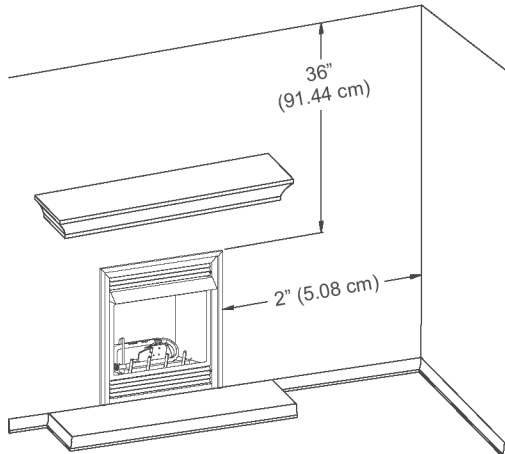

Empire Comfort Systems Inc.
 918 Freeburg Avenue
 Belleville, Illinois 62220-2623

Web Site www.empirecomfort.com

Specifications

Model	VFD-26F(M,P)3	VFD-26F(M,P)2	VFD-26FP30L10
Input	20,000	20,000	10,000
Maximum	20,000	20,000	10,000
Minimum	14,000	14,000	N/A
Minimum Firebox Opening			
Height	30 1/4"	30 1/4"	30 1/4"
Depth	13 1/8"	13 1/8"	13 1/8"
Front Width	30"	30"	30"
Rear Width	25"	25"	25"
Gas Inlet	3/8"	3/8"	3/8"

Vail 26 Vent-Free Fireplace Models

VFD-26F(M,P)3
VFD-26F(M,P)2
VFD-26FP30L10

CLEARANCE TO COMBUSTIBLES

Mantel Clearances for Built-In Installation

FIREPLACE DIMENSIONS AND FRAMING

Rough Opening for Installing in Wall

Rough Opening for Installing in Corner