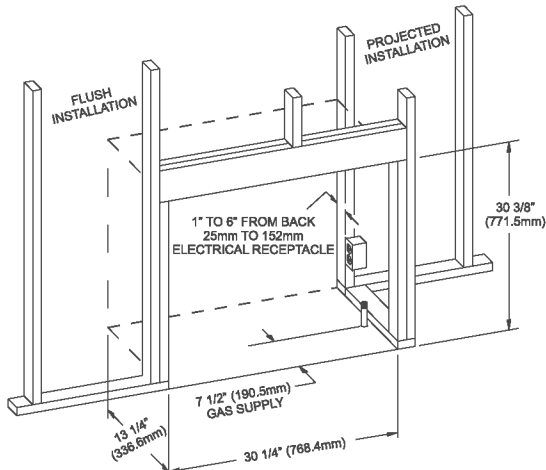

Empire Comfort Systems Inc.
 918 Freeburg Avenue
 Belleville, Illinois 62220-2623

Web Site www.empirecomfort.com

Specifications

Model	VFD-26F(M,P)3	VFD-26F(M,P)2	VFD-26FP30L10
Input	20,000	20,000	10,000
Maximum	20,000	20,000	10,000
Minimum	14,000	14,000	N/A
Minimum Firebox Opening			
Height	30 1/4"	30 1/4"	30 1/4"
Depth	13 1/8"	13 1/8"	13 1/8"
Front Width	30"	30"	30"
Rear Width	25"	25"	25"
Gas Inlet	3/8"	3/8"	3/8"

Vail 26 Vent-Free Fireplace Models

VFD-26F(M,P)3
VFD-26F(M,P)2
VFD-26FP30L10

CLEARANCE TO COMBUSTIBLES

Mantel Clearances for Built-In Installation

FIREPLACE DIMENSIONS AND FRAMING

Rough Opening for Installing in Wall

Rough Opening for Installing in Corner