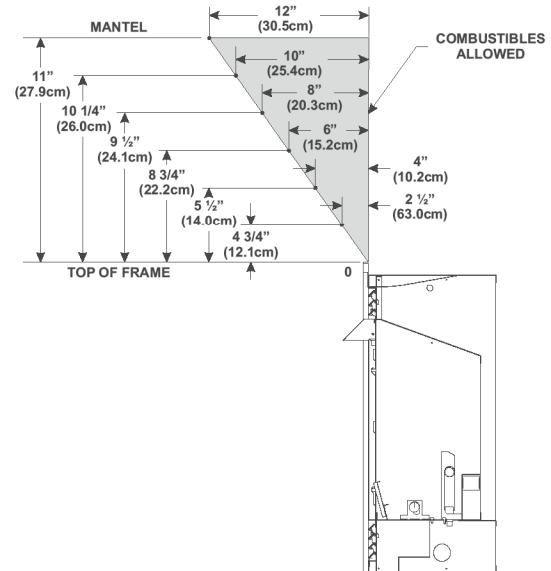

Empire Comfort Systems Inc.
 918 Freeburg Avenue
 Belleville, Illinois 62220-2623

Web Site www.empirecomfort.com

Specifications

Model	VFD-26F(M,P)3	VFD-26F(M,P)2	VFD-26FP30L10
Input	20,000	20,000	10,000
Maximum	20,000	20,000	10,000
Minimum	14,000	14,000	N/A
Minimum Firebox Opening			
Height	30 1/4"	30 1/4"	30 1/4"
Depth	13 1/8"	13 1/8"	13 1/8"
Front Width	30"	30"	30"
Rear Width	25"	25"	25"
Gas Inlet	3/8"	3/8"	3/8"

Vail 26 Vent-Free Fireplace Models

VFD-26F(M,P)3
VFD-26F(M,P)2
VFD-26FP30L10

CLEARANCE TO COMBUSTIBLES

Mantel Clearances for Built-In Installation

FIREPLACE DIMENSIONS AND FRAMING

Rough Opening for Installing in Wall

Rough Opening for Installing in Corner